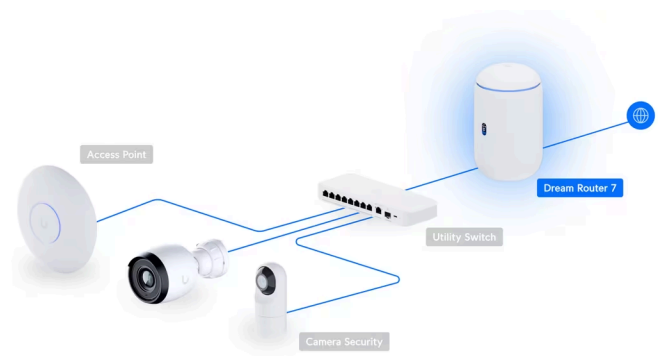

Search UniFi products

- UniFi Cloud Gateways
- Switching
- WiFi
- Camera Security
- Door Access
- CloudKeys & Gateways
- Power Tech
- Integrations
- Accessories

WiFi Integrated > Dream Router 7

- Datasheet
- In The Box
- Marketing Images
- Installation Guide

*64 GB pre-installed microSD.

Overview

Dimensions	Ø110 x 184.1 mm (Ø4.3 x 7.3")
UniFi Application Suite	
Network	✓
Protect	✓
Access	✓
Talk	✓
Connect	✓
Managed UniFi Devices	30+
Managed Cameras	(5) HD (2) 2K (1) 4K
Simultaneous Users Connected	300+
Default WAN Ports	(1) 10G SFP+ (1) 2.5 GbE RJ45
LAN Ports	(3) 2.5 GbE RJ45 including (1) PoE
IDS/IPS Throughput	2.3 Gbps