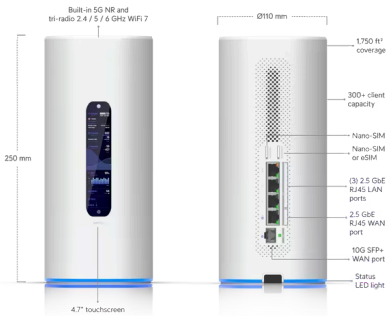

Installation Guide

Overview

Dimensions

110 x 110 x 250 mm
(4.3 x 4.3 x 9.8")

UniFi Application Suite

- Network ✓
- Protect ✓
- Access ✓
- Talk ✓
- Connect ✓

Managed UniFi Devices	30+
Managed Cameras	(5) HD (2) 2K (1) 4K
Simultaneous Users Connected	300+
Max. WAN Port Count	4
Default WAN Ports	(1) 10G SFP+ (1) 2.5 GbE RJ45
Port Layout	
2.5 GbE RJ45	4 (1 PoE) (2.5G/1G/100M)
10G SFP+	1 (10G/1G)
IDS/IPS Throughput	2.3 Gbps
Form Factor	Desktop
Coverage Area	160 m ² (1,750 ft ²)